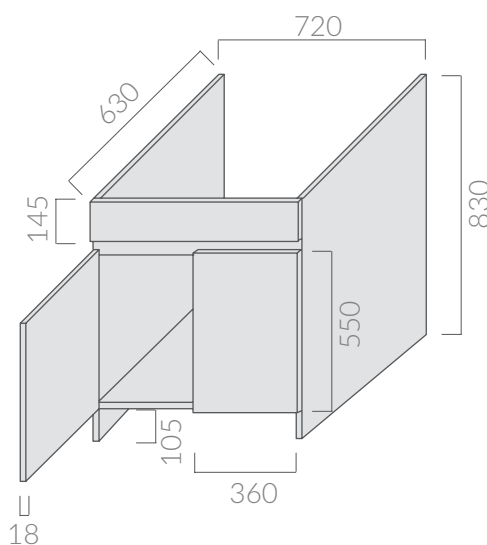

COLORI / COLORS

○ 2009      bianco  
white

Lavatoio Osiride Max.  
Osiride Max wash-tub.

Kg. 38

ACCESSORI NON INCLUSI / ACCESSORIES NOT INCLUDED

9022

Mobile per lavatoio Osiride Max.  
Cabinet for Osiride Max wash-tub.