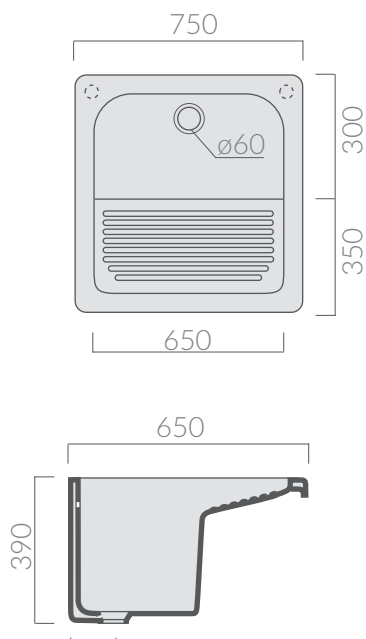

COLORI / COLORS

○ 2009      bianco  
white

Lavatoio Osiride Max.  
Osiride Max wash-tub.

Kg. 38

ACCESSORI NON INCLUSI / ACCESSORIES NOT INCLUDED

9022

Mobile per lavatoio Osiride Max.  
Cabinet for Osiride Max wash-tub.