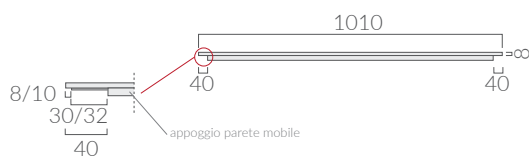

ACCESSORI INCLUSI / ACCESSORIES INCLUDED

ATTENZIONE/ ATTENTION

Galassia Srl persegue la filosofia di migliorare i prodotti aggiungendo nuovi materiali, innovazioni progettuali e tecnologie produttive.
L'azienda si riserva di cambiare

schede tecniche e caratteristiche di funzionamento degli articoli in ogni momento e senza necessità di preavviso.
I pesi possono subire variazioni del 20 %

Galassia Srl is constantly improving its products by adding new materials, new projects and modern production technologies. The company reserves the right to change any technical

specifications/dimension and/or operating characteristics of the products at any time and without giving notice. The ceramic items weight may vary up to 20%.