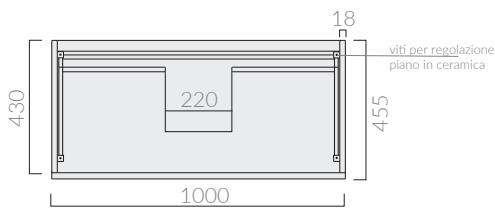

## ACCESSORI NON INCLUSI / ACCESSORIES NOT INCLUDED

Mensola in ceramica foro centrale.  
Ceramic shelf with central hole.

- 2052** bianco  
white
- 2052SA** sabbia  
sand
- 2052MT** bianco matt  
matt white
- 2052ON** ottanio  
petrol blue
- 2052NEMT** nero matt  
matt black