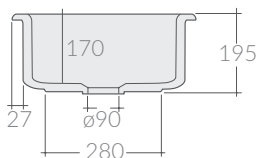

ATTENZIONE/ ATTENTION

Galassia Srl persegue la filosofia di migliorare i prodotti aggiungendo nuovi materiali, innovazioni progettuali e tecnologie produttive. L'azienda si riserva di cambiare

schede tecniche e caratteristiche di funzionamento degli articoli in ogni momento e senza necessità di preavviso. I pesi possono subire variazioni del 20 %

Galassia Srl is constantly improving its products by adding new materials, new projects and modern production technologies. The company reserves the right to change any technical

specifications/dimension and/or operating characteristics of the products at any time and without giving notice. The ceramic items weight may vary up to 20%.