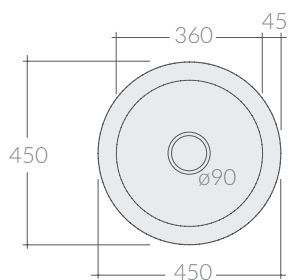

COLORI / COLORS

- 5018   bianco
                white
- 5018NE   nero
                black
- 5018BS   biscuit
                biscuit

Lavello tondo incasso soprapiano
 $\varnothing 45 \times h 19,5$ cm.
Recessed countertop prep sink
 $\varnothing 45 \times h 19,5$ cm.

Kg. 9

Foro per installazione da incasso.
Hole for recessed installation.