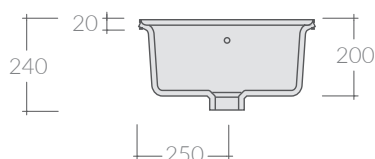

Due to +/-2 ceramic dimension tolerance, it is recommended that the cabinet makers wait until the sink is delivered before making the cabinet.

Lavello Genius 86x50xh2 cm.
Reversibile. Installazione ad incasso.
Genius sink 86x50xh2 cm.
Reversible. Recessed installation.

Kg. 42

ACCESSORI NON INCLUSI / ACCESSORIES NOT INCLUDED

9038

Sifone 1" 1/2, 1 vie per ø90.
Siphon 1" 1/2, one draining outlets, for ø90.

Foro per installazione da incasso.
Hole for recessed installation.

ATTENZIONE/ ATTENTION