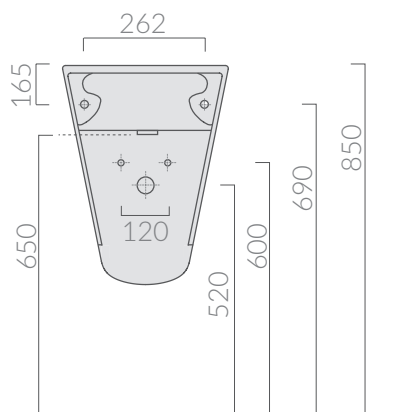

specifications/dimension and/or operating characteristics of the products at any time and without giving notice. The ceramic items weight may vary up to 20%.

MEG11 PRO

Art. 5407M

GALASSIA
Italy

ATTENZIONE/ ATTENTION