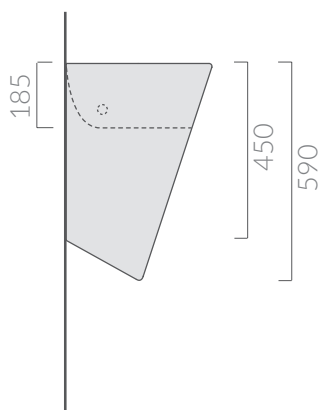

specifications/dimension and/or operating characteristics of the products at any time and without giving notice. The ceramic items weight may vary up to 20%.

MEG11 PRO

Art. 5407M

GALASSIA
Italy

ATTENZIONE/ ATTENTION