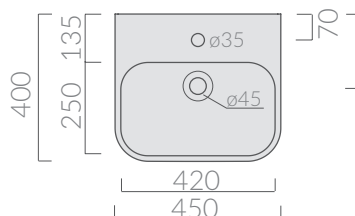

specifications/dimension and/or operating characteristics of the products at any time and without giving notice. The ceramic items weight may vary up to 20%.

MEG11 PRO

Art. 5407M

GALASSIA
Italy

ATTENZIONE/ ATTENTION