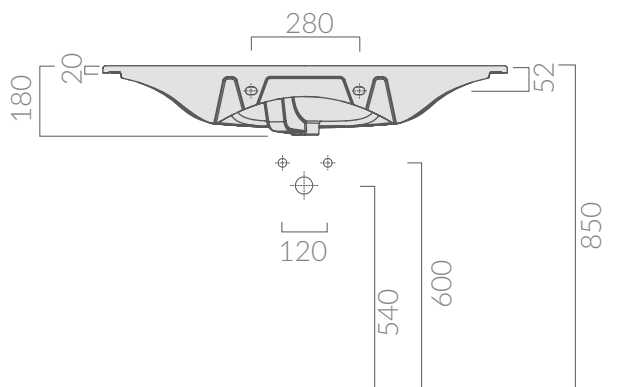

ATTENZIONE/ ATTENTION

Galassia Srl persegue la filosofia di migliorare i prodotti aggiungendo nuovi materiali, innovazioni progettuali e tecnologie produttive. L'azienda si riserva di cambiare

schede tecniche e caratteristiche di funzionamento degli articoli in ogni momento e senza necessità di preavviso. I pesi possono subire variazioni del 20 %

Galassia Srl is constantly improving its products by adding new materials, new projects and modern production technologies. The company reserves the right to change any technical

specifications/dimension and/or operating characteristics of the products at any time and without giving notice. The ceramic items weight may vary up to 20%.