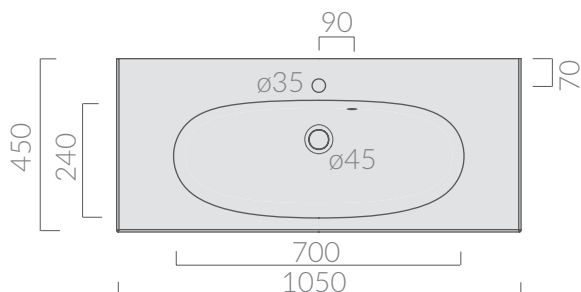

ATTENZIONE/ ATTENTION

Galassia Srl persegue la filosofia di migliorare i prodotti aggiungendo nuovi materiali, innovazioni progettuali e tecnologie produttive. L'azienda si riserva di cambiare

schede tecniche e caratteristiche di funzionamento degli articoli in ogni momento e senza necessità di preavviso. I pesi possono subire variazioni del 20 %

Galassia Srl is constantly improving its products by adding new materials, new projects and modern production technologies. The company reserves the right to change any technical

specifications/dimension and/or operating characteristics of the products at any time and without giving notice. The ceramic items weight may vary up to 20%.