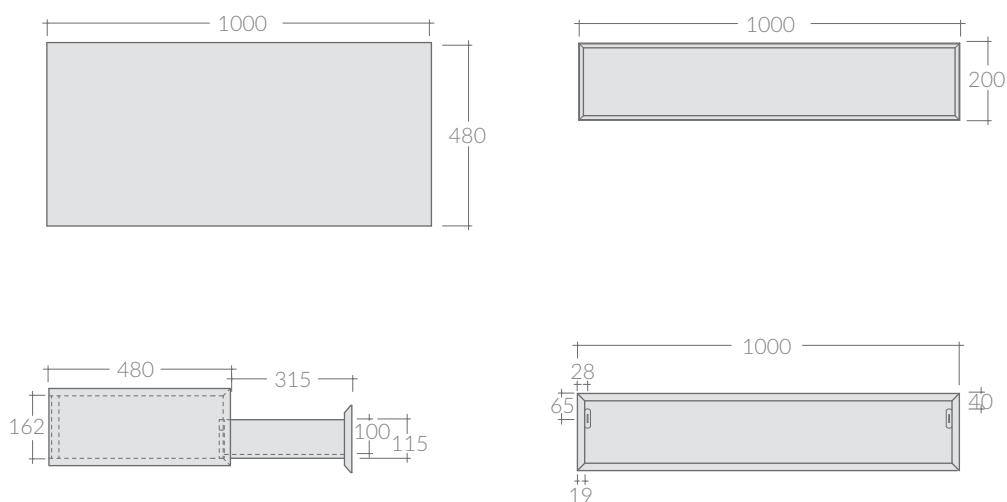

ATTENZIONE/ ATTENTION

Galassia Srl persegue la filosofia di migliorare i prodotti aggiungendo nuovi materiali, innovazioni progettuali e tecnologie produttive. L'azienda si riserva di cambiare

schede tecniche e caratteristiche di funzionamento degli articoli in ogni momento e senza necessità di preavviso. I pesi possono subire variazioni del 20 %

Galassia Srl is constantly improving its products by adding new materials, new projects and modern production technologies. The company reserves the right to change any technical

specifications/dimension and/or operating characteristics of the products at any time and without giving notice. The ceramic items weight may vary up to 20%.